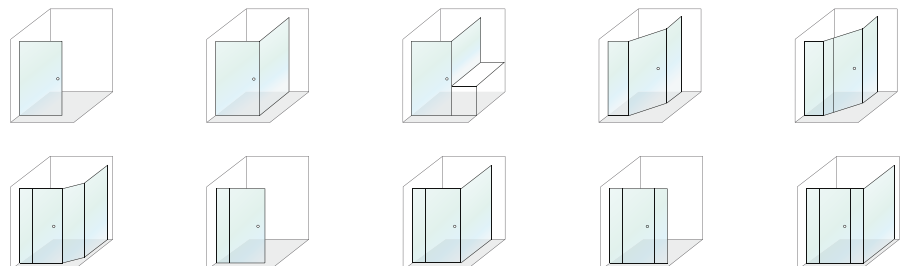

Elegance without compromise – designed simplicity.

evolution - 90°

The Evolution series features a semi-frameless door for a stylish, spacious feel. The new extrusion profile gives the classic design a contemporary look and makes the enclosure even easier to clean.

evolution - 45°

45° enclosure allows more flexible use of available space. This configuration allows the placement of vanity and toilet on either side of the screen without compromising the door opening.

configurations

features

magnetic closing catch

Positive-close magnetic catch ensures the door closes perfectly in line, every time.

pivot patch fitting

Elegant and unobtrusive door pivots are colour matched to co-ordinate with the frame. Stainless steel hinge pins are designed to give a lifetime of trouble-free use.

optional stylish handles

Optional handles offer an even more elegant look to enhance any enclosure. D handle or finger pull available.

uniquely shaped profile

The integrated Evolution profile directs water back into the shower area for ease of cleaning in a modern slimline frame.